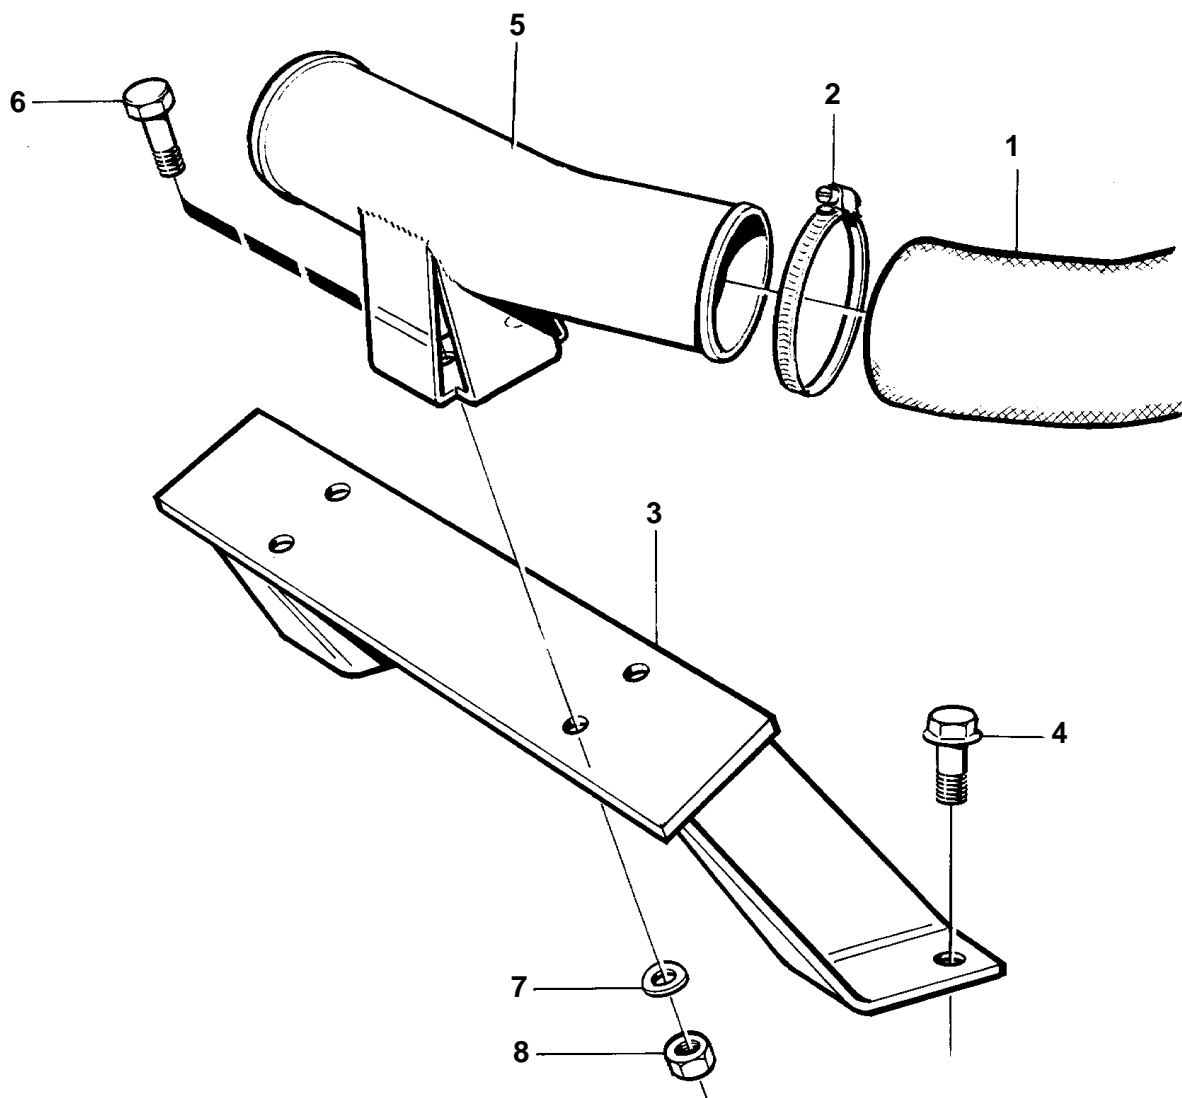

TAMD73P-A, TAMD73WJ-A

15227

TAMD73P-A, TAMD73WJ-A

REF	PART NO.	QTY	DESCRIPTION	SEE SEC.	NOTES
1	3826393	1	Hose	3546	
2	961672	1	Clamp		
3	848098	1	Bracket		
4	965191	1	Screw		M8x30mm
	946817	1	Screw		M8x25mm
5	866221	1	Connection pipe		
6	955297	2	Screw		(955295)
7	941907	2	Spring washer		
8	948645	2	Lock nut		(955782)